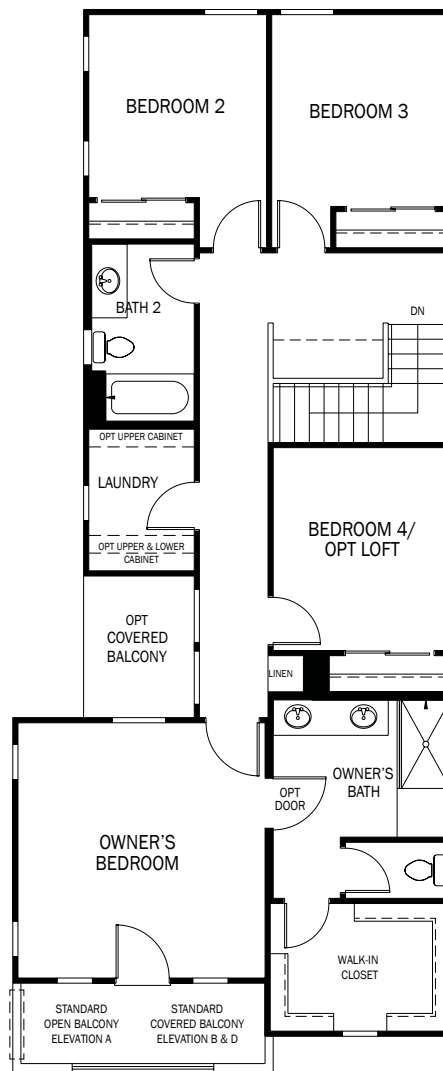

Spanish Elevation

Kendrick

1,908 Sq. Ft.

LARKSPUR

Sea Haven

Features

- 4 Bedrooms
- 2.5 Bathrooms
- 2 Car Garage

Monterey Elevation

Cottage Elevation

www.liveseahaven.com/neighborhoods/larkspur
831.440.8049

Optional features shown

**WATHEN
CASTANOS
HOMES**

LARKSPUR

Sea Haven

Features

4 Bedrooms
2.5 Bathrooms
2 Car Garage

Kendrick

(Plan 3)
1,908 Sq. Ft.

LEVEL 1

LEVEL 2

OPTIONS