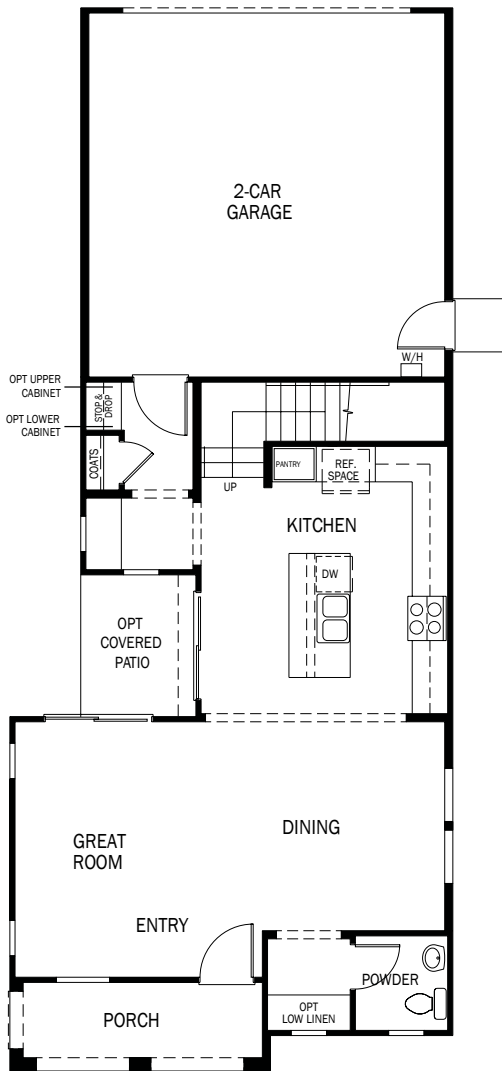

Spanish Elevation

Kendrick

1,908 Sq. Ft.

LARKSPUR

Sea Haven

Features

- 4 Bedrooms
- 2.5 Bathrooms
- 2 Car Garage

Monterey Elevation

Cottage Elevation

www.liveseahaven.com/neighborhoods/larkspur
831.440.8049

Optional features shown

**WATHEN
CASTANOS
HOMES**

LARKSPUR

Sea Haven

Features

4 Bedrooms
2.5 Bathrooms
2 Car Garage

Kendrick

(Plan 3)
1,908 Sq. Ft.

LEVEL 1

LEVEL 2

OPTIONS