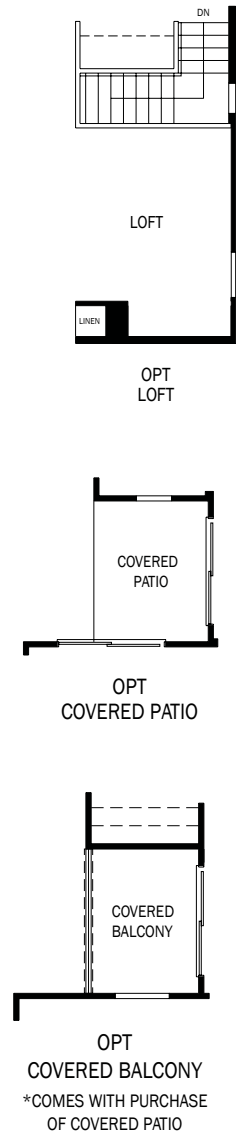

Spanish Elevation

Kendrick

1,908 Sq. Ft.

LARKSPUR

Sea Haven

Features

- 4 Bedrooms
- 2.5 Bathrooms
- 2 Car Garage

Monterey Elevation

Kendrick

(Plan 3)
1,908 Sq. Ft.

LEVEL 1

LEVEL 2

OPTIONS