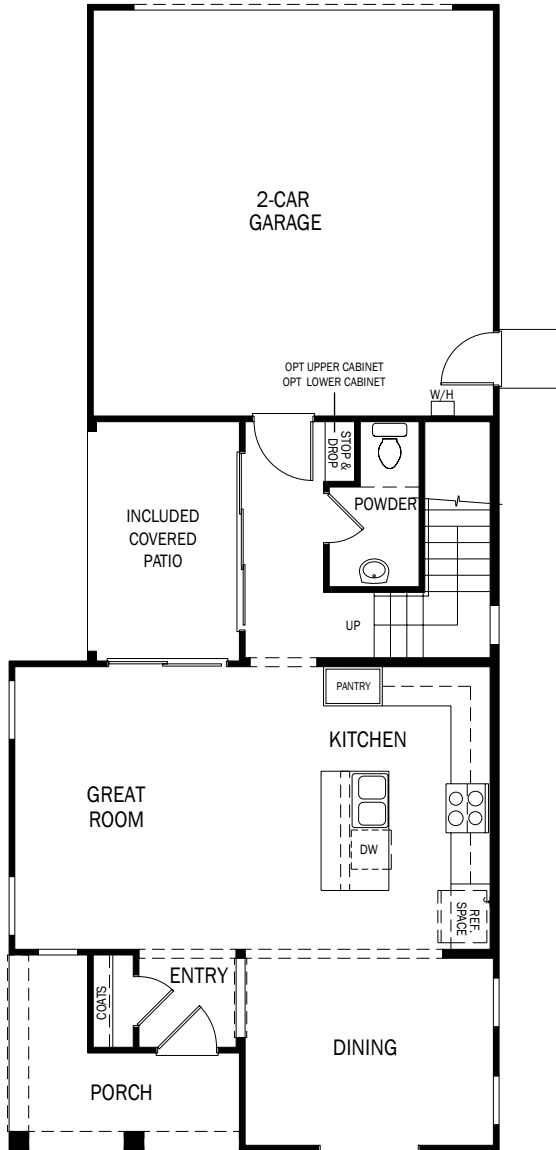

Spanish Elevation

Delphi

1,768 Sq. Ft.

LARKSPUR

Sea Haven

Features

- 3 Bedrooms
- 2.5 Bathrooms
- 2 Car Garage

Craftsman Elevation

Monterey Elevation

www.liveseahaven.com/neighborhoods/larkspur
831.440.8049

Optional features shown

**WATHEN
CASTANOS
HOMES**

LARKSPUR

Sea Haven

Features

3 Bedrooms
2.5 Bathrooms
2 Car Garage

Delphi

(Plan 2)
1,768 Sq. Ft.

LEVEL 1

LEVEL 2