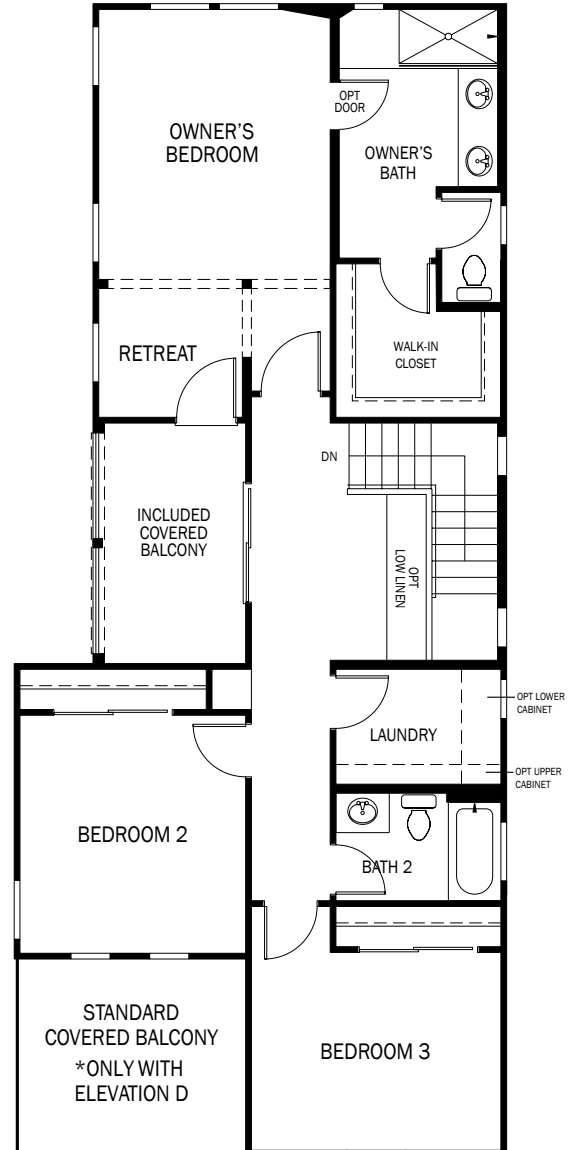

Spanish Elevation

Delphi

1,768 Sq. Ft.

LARKSPUR

Sea Haven

Features

- 3 Bedrooms
- 2.5 Bathrooms
- 2 Car Garage

Craftsman Elevation

Monterey Elevation

www.liveseahaven.com/neighborhoods/larkspur
831.440.8049

Optional features shown

**WATHEN
CASTANOS
HOMES**

LARKSPUR

Sea Haven

Features

3 Bedrooms
2.5 Bathrooms
2 Car Garage

Delphi

(Plan 2)
1,768 Sq. Ft.

LEVEL 1

LEVEL 2