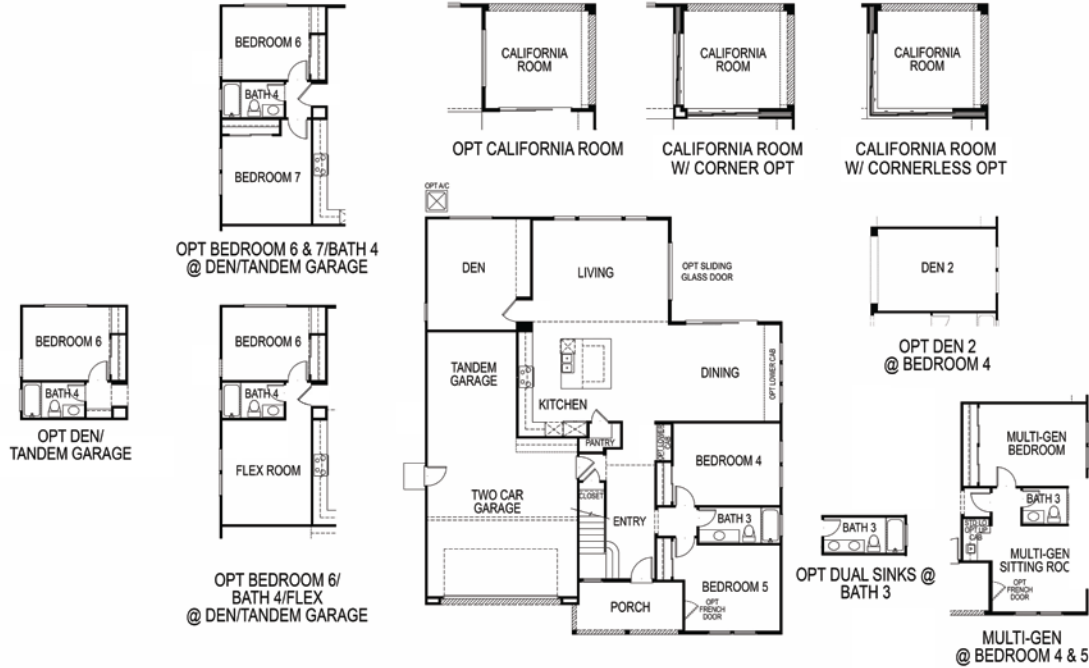

Craftsman Elevation

Ribera

3,411-3,601 Sq. Ft.

VILLOSA

Sea Haven

Features

- 4-7 Bedrooms
- 3-4 Bathrooms
- 2-3 Car Garages

wchomes.com/villosa
831.621.5694

4-7 Bedrooms
 3-4 Bathrooms
 2-3 Car Garages

Ribera

(Plan 4)

3,411-3,601 Sq. Ft.

FIRST FLOOR

SECOND FLOOR