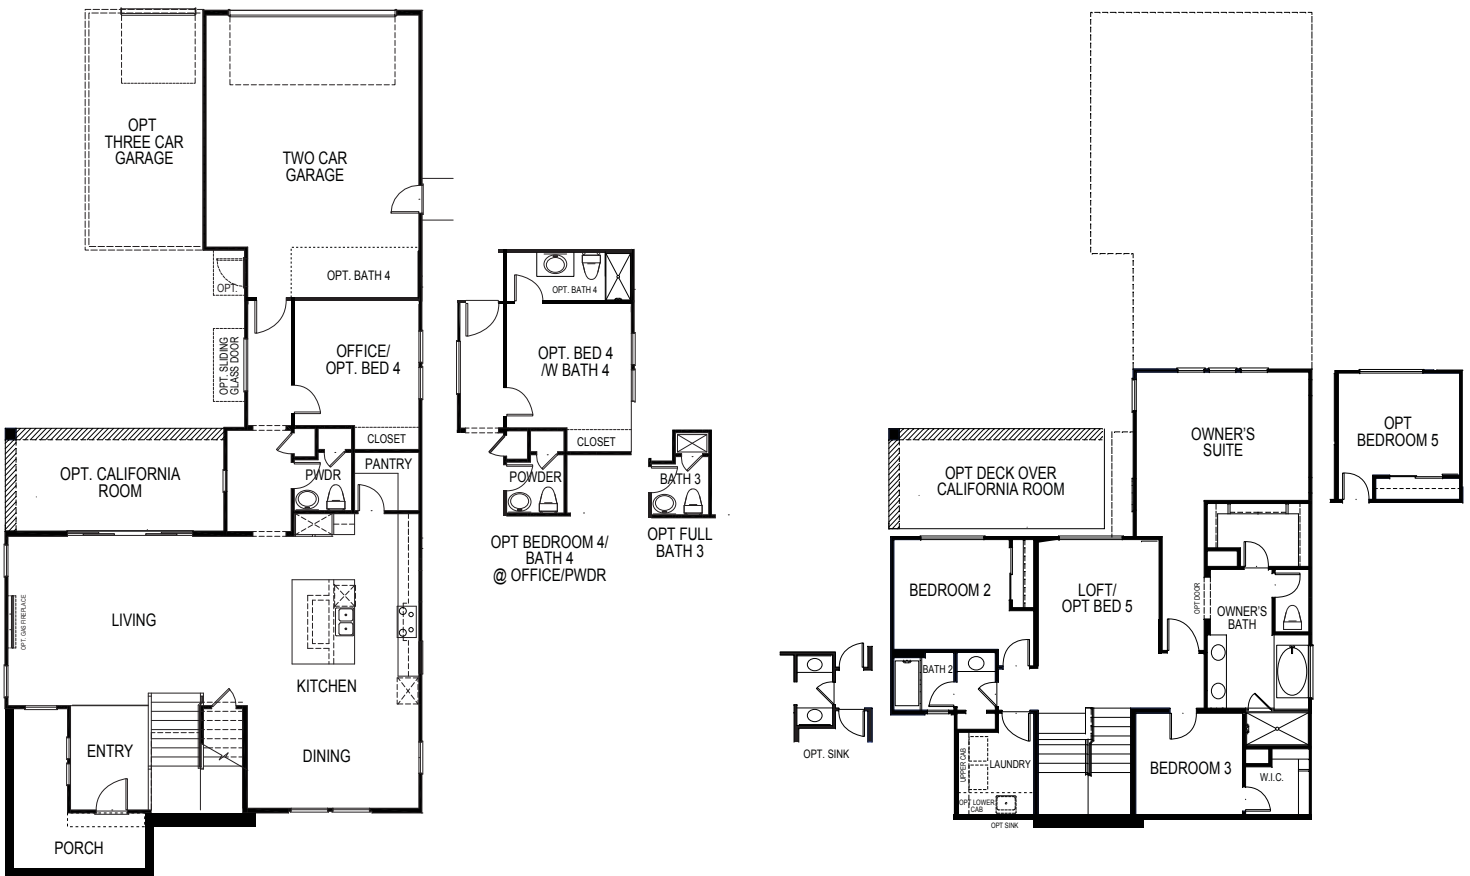

Bennett

2.629 Sq. Ft.

LAYIA

Sea Haven

Features

- 4 Bedrooms
- 4 Bathrooms
- 2 -3Car Garage

A Elevation

C Elevation

wchomes.com/layia
831.440.8049

Optional features shown

**WATHEN
CASTANOS
HOMES**

LAYIA

Sea Haven

Features

4 Bedrooms
4 Bathrooms
2-3 Car Garage

Bennett

(Plan 5)
2,629 Sq. Ft.

VIEW ALL AVAILABLE OPTIONS FOR THIS FLOORPLAN AT WCHOMES.COM

FIRST FLOOR

SECOND FLOOR